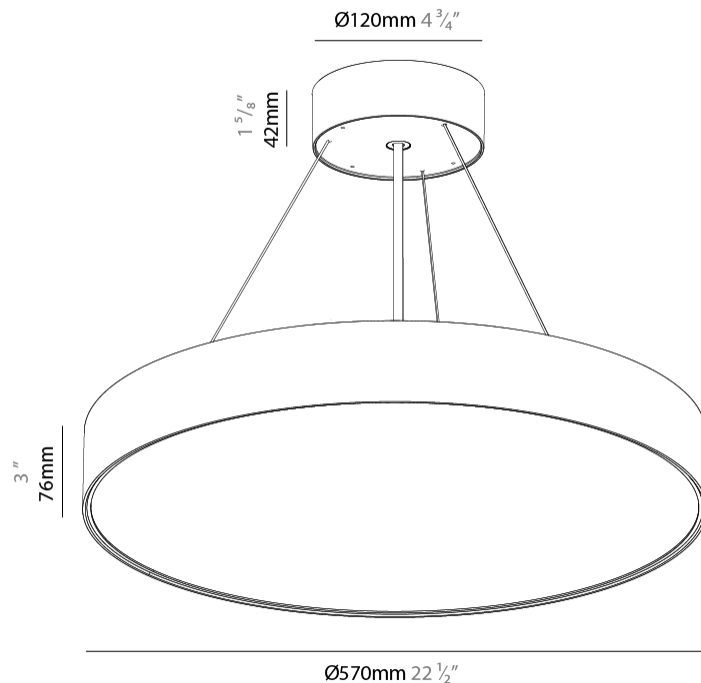

GENERAL

Series: Sign EVO
Partner: Prolicht
Division: Architectural
Installation: Suspension
Product Type: Pendant
Mounting Location: Ceiling
Light Distribution: Direct

PHYSICAL

Shape: Round
Diameter (mm): 570
Diameter (in): 22 7/16
Height (mm): 82
Height (in): 3 3/4
Weight (kg): 6.5
Diffuser: PMMA - Opal / Microprism / Clear Microprism
Fixture Finish: SSR / BKV / CWI / CRY / HAB / UFT / ITA / RUA / FTG / MYG / LOD / PUS / FRO / FUP / KIA / POP / BLS / SPG / MEY / GOH / CHC / COM / ABZ / JAG / OBR / MOS / ROR
Fixture Material: PMMA / Extruded Aluminum / Steel
Cable Details: 2000mm or 6000mm Transparent Cable

ELECTRICAL

Lamp Type: LED (Zhaga Standard)
Input Wattage (W): 52.6
Total Output Wattage (W): 45.7
Dimming: Tri-Mode (Non-Dimming and Phase Dimming (120Vac only) and 0-10V Dimming)
Driver Included: Yes
Driver Location: Integrated
Driver Type: Constant Current - Universal
Driver Class: Class 2
Input Voltage (V): 120
Constant Current (mA): 350mA
Upon Request: MATTER Dimming / DALI Dimming (Remote)

LED

Color Temperature (°K): 2700 / 3000 / 3500 / 4000
Max. Delivered Lumen (lm): Max 8256
Nominal Lumen (lm): Mxa 9408
CRI: >90 CRI
Lamp Life (hrs): 50000

OPTICAL

RATINGS AND CERTIFICATIONS

Certified By: Certified for North American Standards
IP rating: IP40

PROJECT
TYPE
SPECIFIER
QUANTITY
DATE