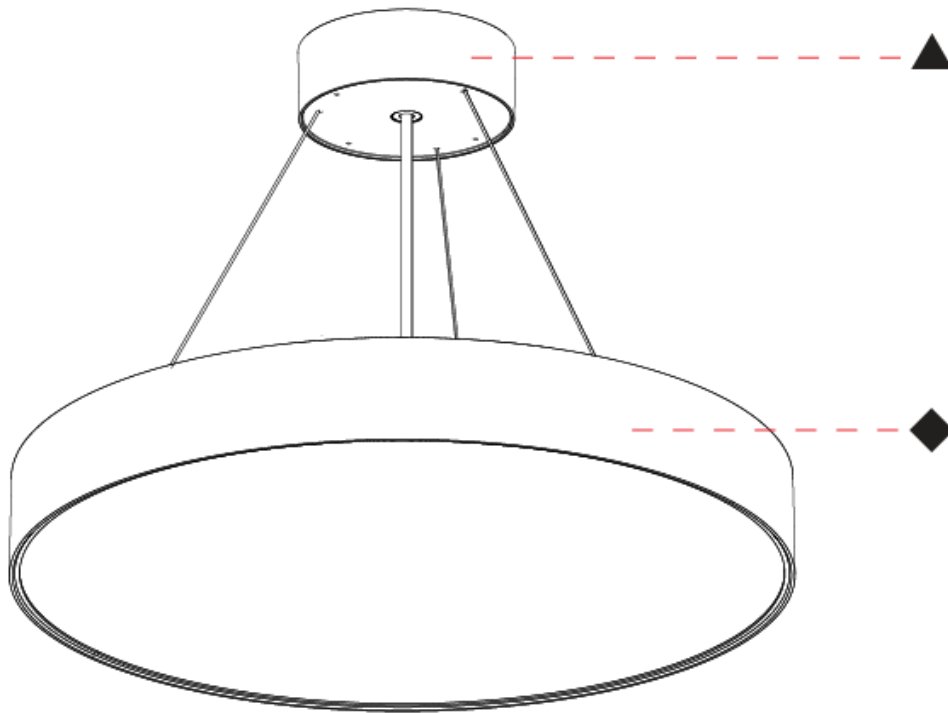

SIGN EVO SUSPENSION

A3001100-

PROJECT	_____
TYPE	_____
SPECIFIER	_____
QUANTITY	_____
DATE	_____