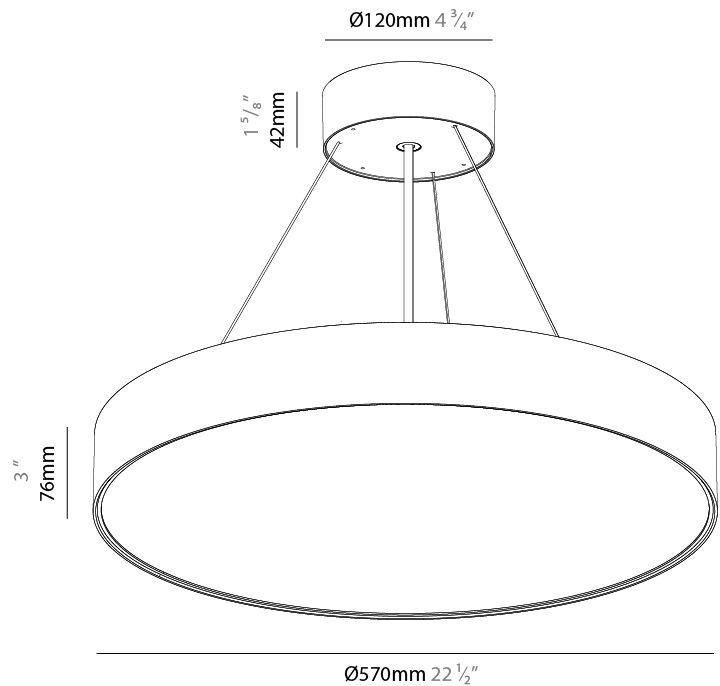

1. To build a product code in our configurator select the specify button on the base model # product page
2. To build a manual product code on this datasheet choose from the options listed below in blue font and add the suffix to the base model #

GENERAL

Series: Sign EVO
Partner: Prolicht
Division: Architectural
Installation: Suspension
Product Type: Pendant
Mounting Location: Ceiling
Light Distribution: Direct / Indirect

PHYSICAL

Shape: Round
Diameter (mm): 570
Diameter (in): 22 7/16
Height (mm): 82
Height (in): 3 1/4
Weight (kg): 6.5
Diffuser: PMMA - Opal / Microprism / Clear Microprism
Fixture Finish: SSR / BKV / CWI / CRY / HAB / UFT / ITA / RUA / FTG / MYG / LOD / PUS / FRO / FUP / KIA / POP / BLS / SPG / MEY / GOH / CHC / COM / ABZ / JAG / OBR / MOS / ROR
Fixture Material: PMMA / Extruded Aluminum / Steel
Cable Details: 2000mm or 6000mm Transparent Cable

ELECTRICAL

Lamp Type: LED (Zhaga Standard)
Input Wattage (W): 73.9
Total Output Wattage (W): 67.3
Dimming: DALI Dimming / MATTER Dimming
Driver Included: Yes
Driver Location: Integrated
Driver Type: Constant Current - Universal
Driver Class: Class 2
Input Voltage (V): 120

LED

Color Temperature (°K): 2700-6500 Tunable White
Max. Delivered Lumen (lm): Max 10684 (7784 Dir / 2900 Ind)
Nominal Lumen (lm): Mxa 12263
CRI: >90 CRI
Lamp Life (hrs): 50000

OPTICAL

RATINGS AND CERTIFICATIONS

Certified By: Certified for North American Standards
IP rating: IP40