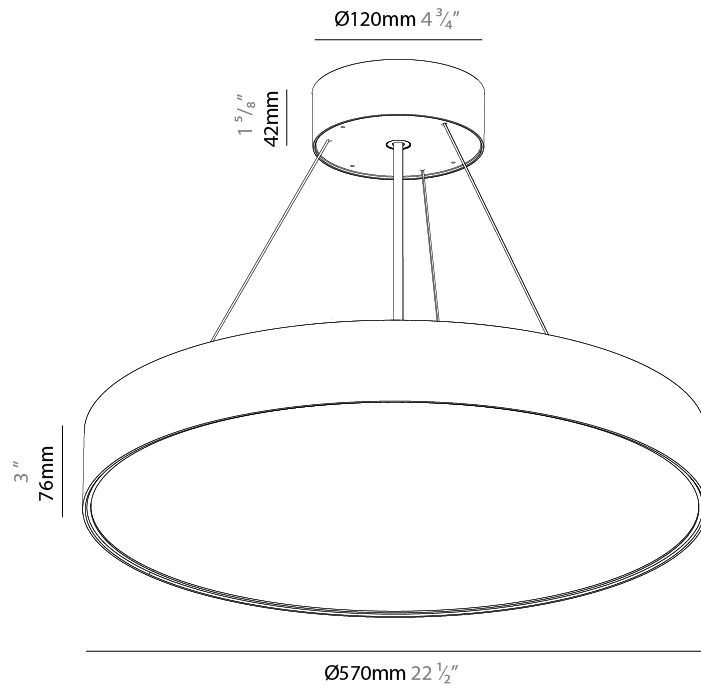

1. To build a product code in our configurator select the specify button on the base model # product page
2. To build a manual product code on this datasheet choose from the options listed below in blue font and add the suffix to the base model #

GENERAL

Series: Sign EVO
Partner: Prolicht
Division: Architectural
Installation: Suspension
Product Type: Pendant
Mounting Location: Ceiling
Light Distribution: Direct

PHYSICAL

Shape: Round
Diameter (mm): 570
Diameter (in): 22 7/16
Height (mm): 82
Height (in): 3 1/4
Weight (kg): 6.5
Diffuser: PMMA - Opal / Microprism / Clear Microprism
Fixture Finish: SSR / BKV / CWI / CRY / HAB / UFT / ITA / RUA / FTG / MYG / LOD / PUS / FRO / FUP / KIA / POP / BLS / SPG / MEY / GOH / CHC / COM / ABZ / JAG / OBR / MOS / ROR
Fixture Material: PMMA / Extruded Aluminum / Steel
Cable Details: 2000mm or 6000mm Transparent Cable

ELECTRICAL

Lamp Type: LED (Zhaga Standard)
Input Wattage (W): 20.6
Total Output Wattage (W): 19.1
Dimming: Non-Dimmable
Driver Included: Yes
Driver Location: Integrated
Driver Type: Constant Current - Universal
Driver Class: Class 2
Input Voltage (V): 120

LED

Color Temperature (°K): 2700 / 3000 / 3500 / 4000
Max. Delivered Lumen (lm): Max 3302
Nominal Lumen (lm): Mxa 3763
CRI: >90 CRI
Lamp Life (hrs): 50000

OPTICAL

RATINGS AND CERTIFICATIONS

Certified By: Certified for North American Standards
IP rating: IP40
Glare Rating: ≤ 19

PROJECT
TYPE
SPECIFIER
QUANTITY
DATE