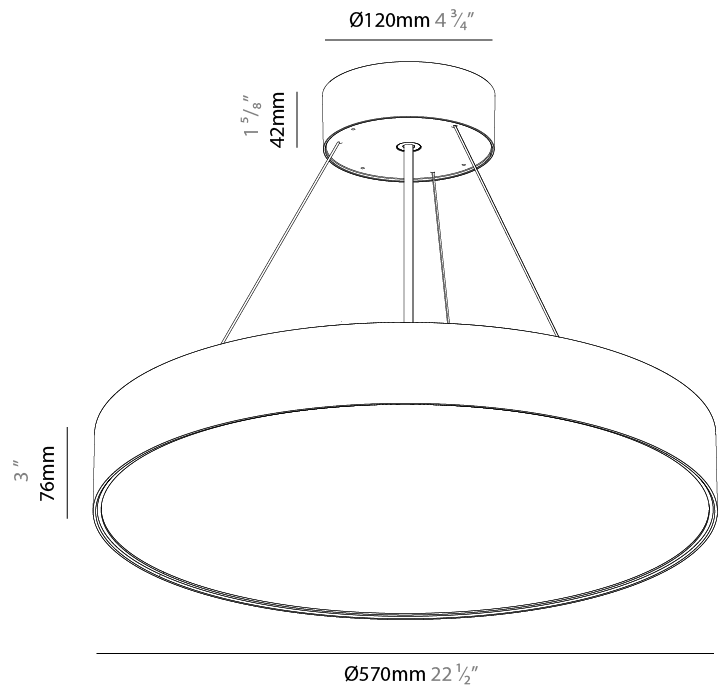

GENERAL

Series: Sign EVO
Partner: Prolicht
Division: Architectural
Installation: Suspension
Product Type: Pendant
Mounting Location: Ceiling
Light Distribution: Direct / Indirect

PHYSICAL

Shape: Round
Diameter (mm): 570
Diameter (in): 22 7/16
Height (mm): 82
Height (in): 3 1/4
Weight (kg): 6.5
Diffuser: [PMMA - Opal](#) / [Microprism](#) / [Clear Microprism](#)
Fixture Finish: [SSR / BKV / CWI / CRY / HAB / UFT / ITA / RUA / FTG / MYG / LOD / PUS / FRO / FUP / KIA / POP / BLS / SPG / MEY / GOH / CHC / COM / ABZ / JAG / OBR / MOS / ROR](#)
Fixture Material: [PMMA](#) / [Extruded Aluminum](#) / [Steel](#)
Cable Details: [2000mm](#) or [6000mm](#) [Transparent Cable](#)

ELECTRICAL

Lamp Type: LED (Zhaga Standard)
Input Wattage (W): 72.3
Total Output Wattage (W): 65.4
Dimming: [Tri-Mode (Non-Dimming and Phase Dimming (120Vac only) and 0-10V Dimming)](#)
Driver Included: Yes
Driver Location: Integrated
Driver Type: Constant Current - Universal
Driver Class: Class 2
Input Voltage (V): 120
Upon Request: [MATTER Dimming](#) / [DALI Dimming (Remote)](#)

LED

[Color Temperature (°K): 2700 / 3000 / 3500 / 4000](#)
Max. Delivered Lumen (lm): Max 11203 (8256 Dir / 2947 Ind)
Nominal Lumen (lm): Mxa : 12855
CRI: >90 CRI
Lamp Life (hrs): 50000

OPTICAL

RATINGS AND CERTIFICATIONS

Certified By: Certified for North American Standards
IP rating: IP40